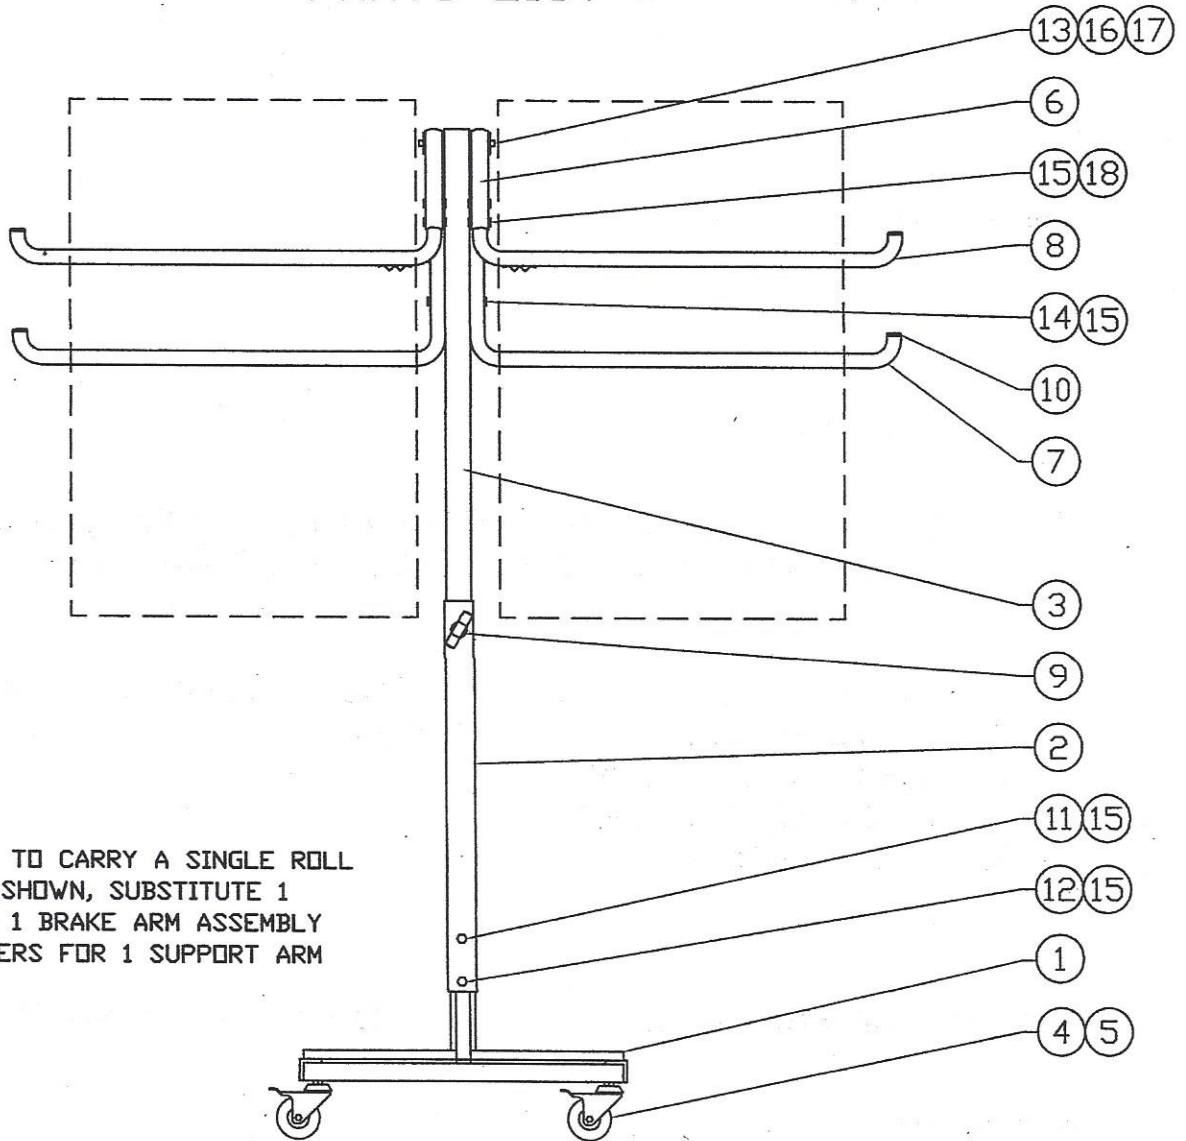

EP-6220 PARTS LIST

PLEASE NOTE:

IF UNIT IS INTENDED TO CARRY A SINGLE ROLL INSTEAD OF TWO AS SHOWN, SUBSTITUTE 1 ITEM 22 SPACER FOR 1 BRAKE ARM ASSEMBLY AND 2 ITEM 22 SPACERS FOR 1 SUPPORT ARM

Item	Description	Qty	Part #
1	BASE	1	E6220-01
2	LOWER MAST	1	E6220-02
3	UPPER MAST	1	E6220-03
4	CASTER	4	E6220-04
5	CASTER LOCKNUT	4	E6220-05
6	BRAKE ARM EXTENSION	2	E6220-06
7	SUPPORT ARM	2	E6220-07
8	BRAKE ARM	2	E6220-08
9	ADJUSTER	1	E6220-09
10	TUBE CAP	6	E6220-10

Item	Description	Qty	Part #
11	MAST ATTACHMENT SCREW	1	E6220-11
12	MAST ATTACHMENT BOLT	1	E6220-12
13	BRAKE ARM PIVOT SCREW	1	E6220-13
14	SUPPORT ARM BOLT	2	E6220-14
15	NUT	8	E6220-15
16	BRAKE ARM PIVOT NUT	1	E6220-16
17	BRAKE ARM PIVOT WASHER	4	E6220-17
18	BRAKE ARM EXT. BOLT	4	E6220-18
22	SPACER	3	E6250-22